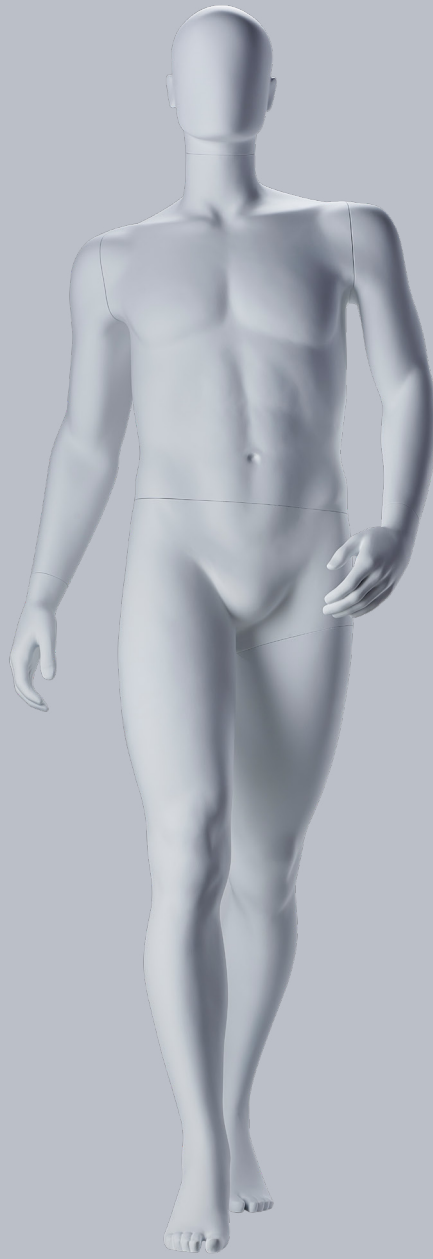

Creating amazing mannequins
with sustainability in their hearts

Lifestyle

IDW

Measurements female

Height / 181cm / 71.3 inches

Bust / 84cm / 33.1 inches

Waist / 66cm / 26.0 inches

Hip / 93cm / 36.6 inches

Heel / 1cm / 0.4 inches

Shoe size 38

IDW

LS01

Measurements female

Height / 181cm / 71.3 inches

Bust / 84cm / 33.1 inches

Waist / 66cm / 26.0 inches

Hip / 93cm / 36.6 inches

Heel / 1cm / 0.4 inches

Shoe size 38

IDW

LS02

Measurements female

Height / 181cm / 71.3 inches

Bust / 84cm / 33.1 inches

Measurements male

Height / 187cm / 73.6 inches

Bust / 103cm / 40.5 inches

Waist / 81cm / 31.8 inches

Hip / 98cm / 38.6 inches

Shoe size 44

IDW

LS14