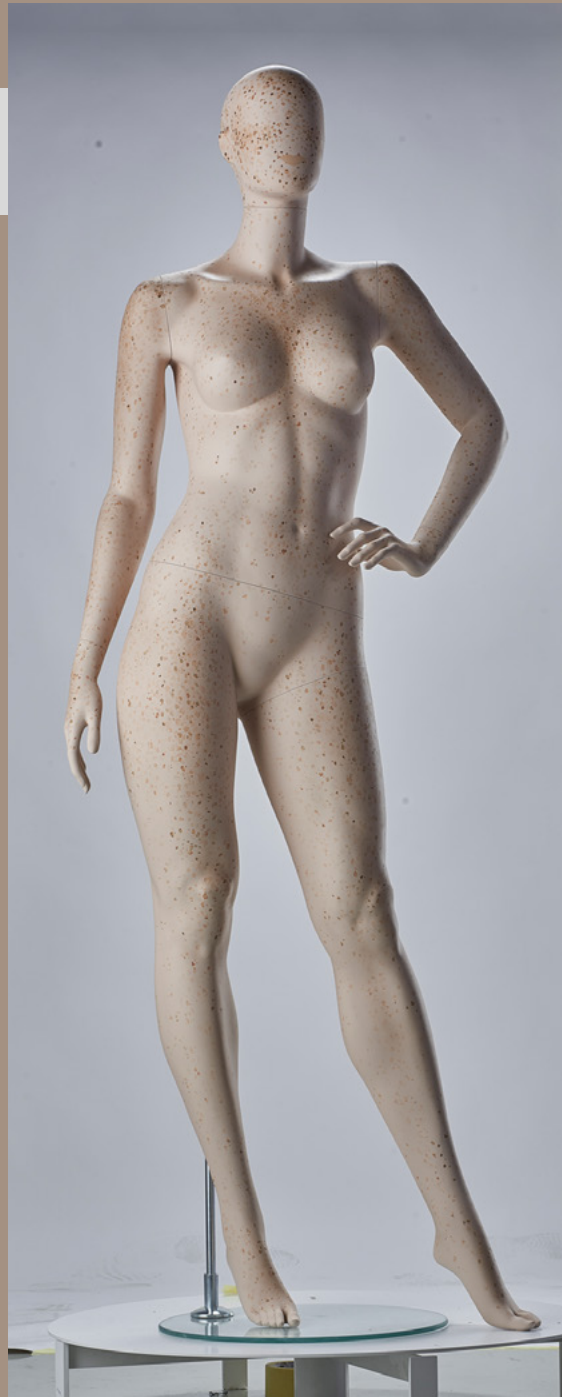

IN03

**Measurements
female**

Height / 181cm / 71.3 inches

Bust / 91cm / 35.8 inches

Waist / 67cm / 26.4 inches

Hip / 100cm / 39.4 inches

Heel / 8cm / 3.1 inches

IDW