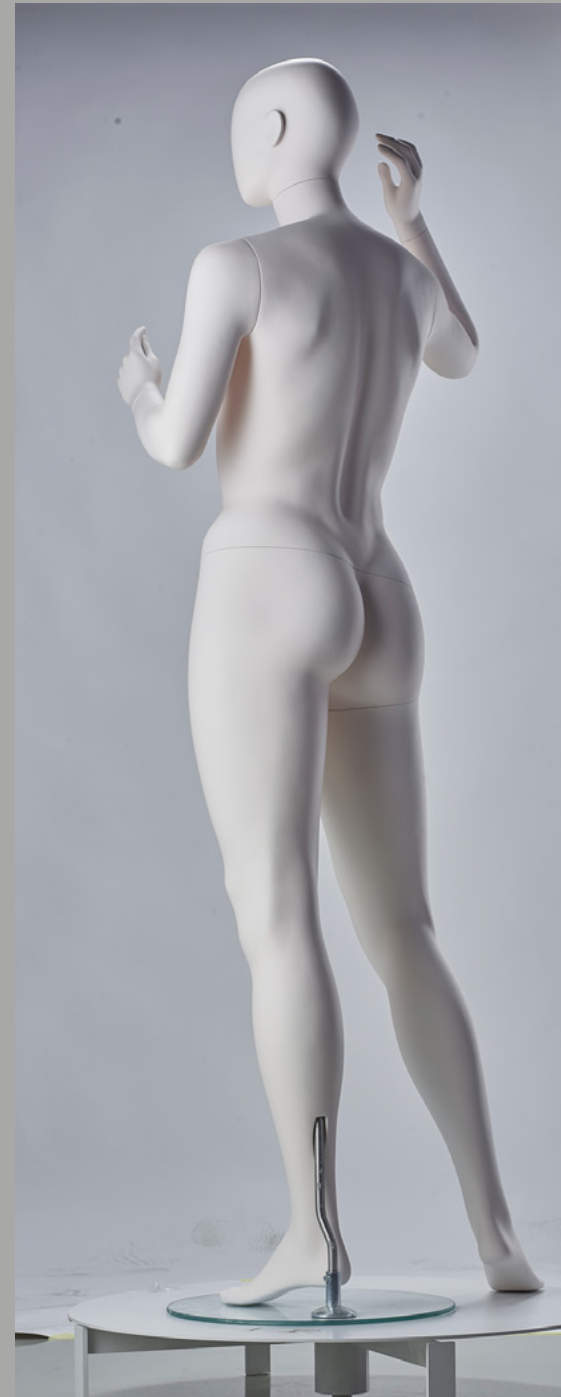

IN07

**Measurements
female**

Height / 182cm / 71.7 inches

Bust / 102cm / 40.2 inches

Waist / 74,5cm / 29.3 inches

Hip / 103cm / 40.4 inches

Heel / 3cm / 1.2 inches

IDW