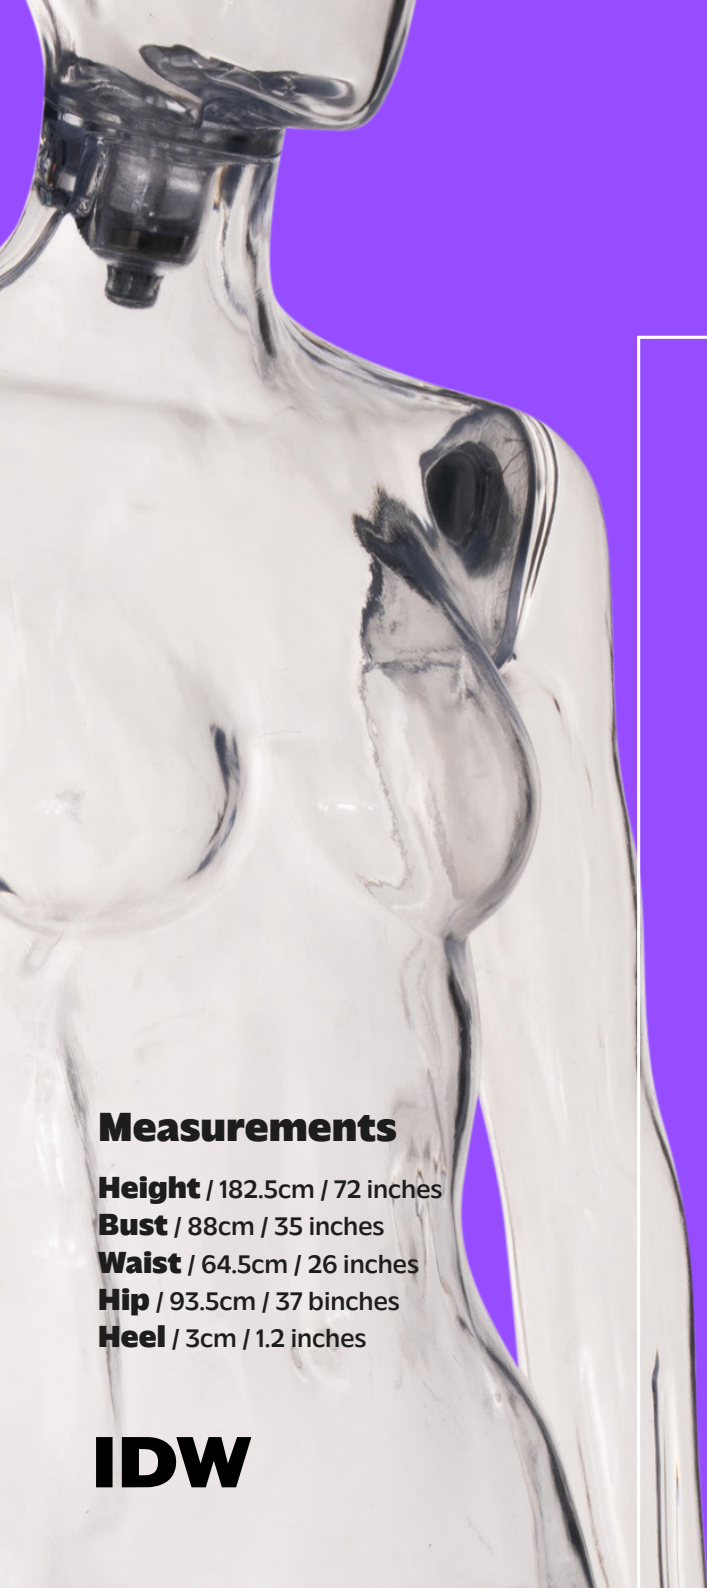

GREEN

Creating amazing mannequins
with sustainability in their hearts

IDW

Gene Female

IDW

Measurements

Height / 182.5cm / 72 inches

Bust / 88cm / 35 inches

Heel / 3cm / 1.2 inches

IDW

Measurements

Height / 182.5cm / 72 inches

Bust / 88cm / 35 inches

Waist / 64.5cm / 26 inches

Hip / 93.5cm / 37 inches

Heel / 3cm / 1.2 inches

IDW

Measurements

Height / 182.5cm / 72 inches

Bust / 88cm / 35 inches

Waist / 64.5cm / 26 inches

Hip / 93.5cm / 37 inches

Heel / 3cm / 1.2 inches

IDW

Measurements

Height / 182.5cm / 72 inches

Bust / 88cm / 35 inches

Waist / 64.5cm / 26 inches

Hip / 93.5cm / 37 inches

Heel / 3cm / 1.2 inches

Gene Male

IDW